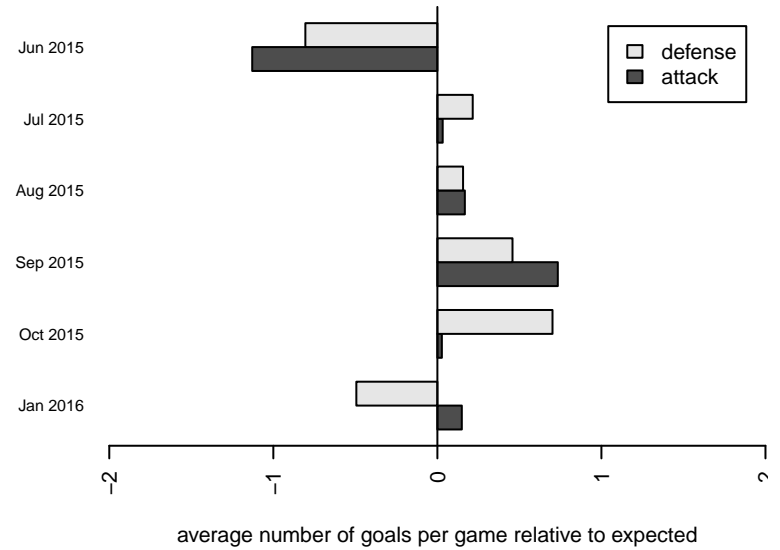

Performance relative to 13 month average