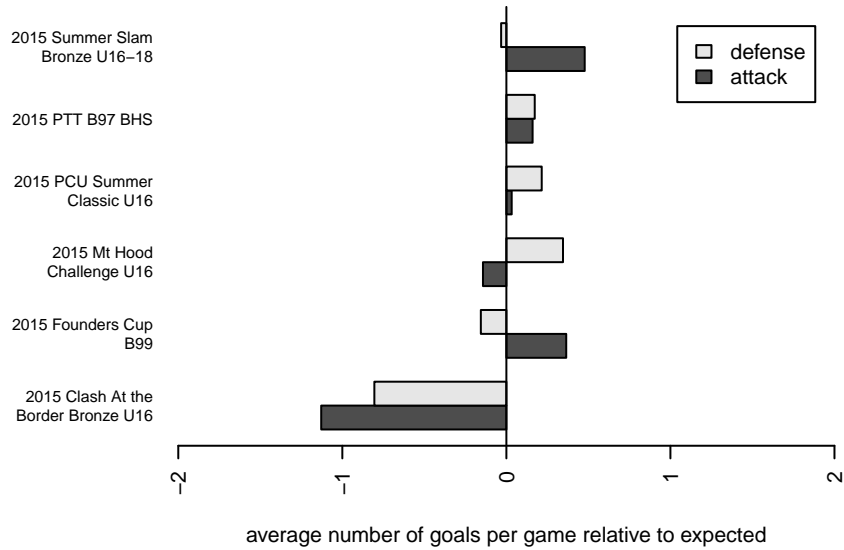

Washington Timbers Burgundy B99

Washington Timbers
 Vancouver, WA
 B99 total strength=1245
 attack=6.56 defense=3.32
 fall league = PTT B97 BHS

alt names used:
 WA Timbers B99 Burgundy
 WA Timbers B99 Burgundy
 WTFC B99 Burgundy
 WASHINGTON TIMBERS FCB99 BURGUNDY

Venues played:
 2015 Clash At the Border Bronze U16
 2015 PCU Summer Classic U16
 2015 Mt Hood Challenge U16
 2015 Summer Slam Bronze U16-18
 2015 PTT B97 BHS
 2015 Founders Cup B99

Washington Timbers Burgundy B99
 Dots are actual minus expected GF (blue circles) and GA (red triangles).
 Blue line is smoothed change in attack strength. Red is smoothed change in defense strength.

**attack and defense variance (black dot)
relative to other teams
and top 10 in region**

**attack and defense rating
relative to others at age
and all opponents in last 13 months**

Performance relative to 13 month average