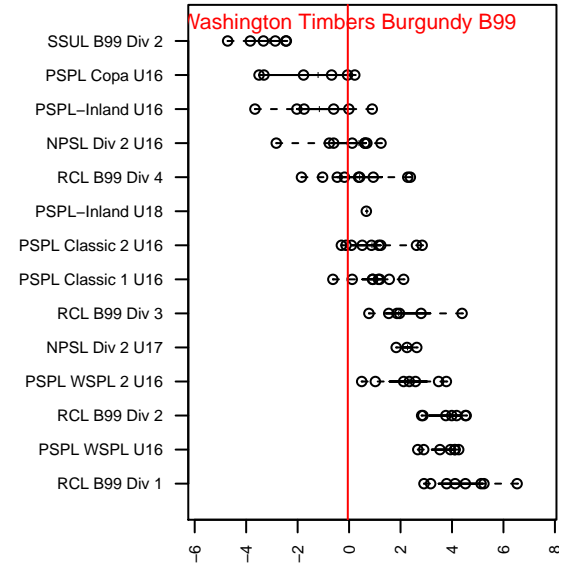

Washington Timbers Burgundy B99

Washington Timbers
 Vancouver, WA
 B99 total strength=1245
 attack=6.56 defense=3.32
 fall league = PTT B97 BHS

alt names used:
 WA Timbers B99 Burgundy
 WA Timbers B99 Burgundy
 WTFC B99 Burgundy
 WASHINGTON TIMBERS FCB99 BURGUNDY

Venues played:
 2015 Clash At the Border Bronze U16
 2015 PCU Summer Classic U16
 2015 Mt Hood Challenge U16
 2015 Summer Slam Bronze U16-18
 2015 PTT B97 BHS
 2015 Founders Cup B99

Washington Timbers Burgundy B99
 Dots are actual minus expected GF (blue circles) and GA (red triangles).
 Blue line is smoothed change in attack strength. Red is smoothed change in defense strength.

**attack and defense variance (black dot)
relative to other teams
and top 10 in region**

**attack and defense rating
relative to others at age
and all opponents in last 13 months**

Performance relative to 13 month average