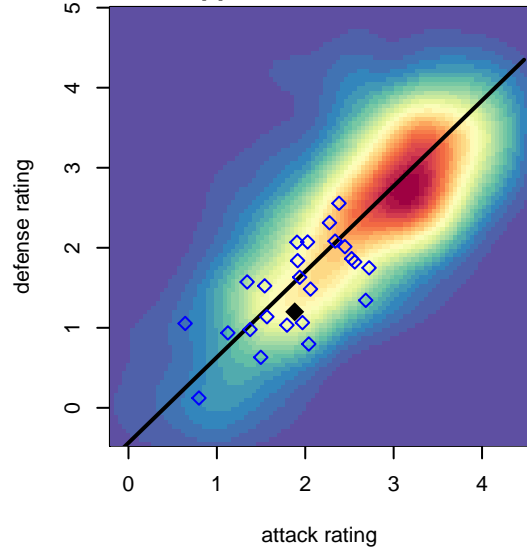

Washington Timbers Burgundy B99

Washington Timbers
 Vancouver, WA
 B99 total strength=1245
 attack=6.56 defense=3.32
 fall league = PTT B97 BHS

alt names used:
 WA Timbers B99 Burgundy
 WA Timbers B99 Burgundy
 WTFC B99 Burgundy
 WASHINGTON TIMBERS FCB99 BURGUNDY

Venues played:
 2015 Clash At the Border Bronze U16
 2015 PCU Summer Classic U16
 2015 Mt Hood Challenge U16
 2015 Summer Slam Bronze U16-18
 2015 PTT B97 BHS
 2015 Founders Cup B99

Washington Timbers Burgundy B99
 Dots are actual minus expected GF (blue circles) and GA (red triangles).
 Blue line is smoothed change in attack strength. Red is smoothed change in defense strength.

**attack and defense variance (black dot)
relative to other teams
and top 10 in region**

**attack and defense rating
relative to others at age
and all opponents in last 13 months**

Performance relative to 13 month average