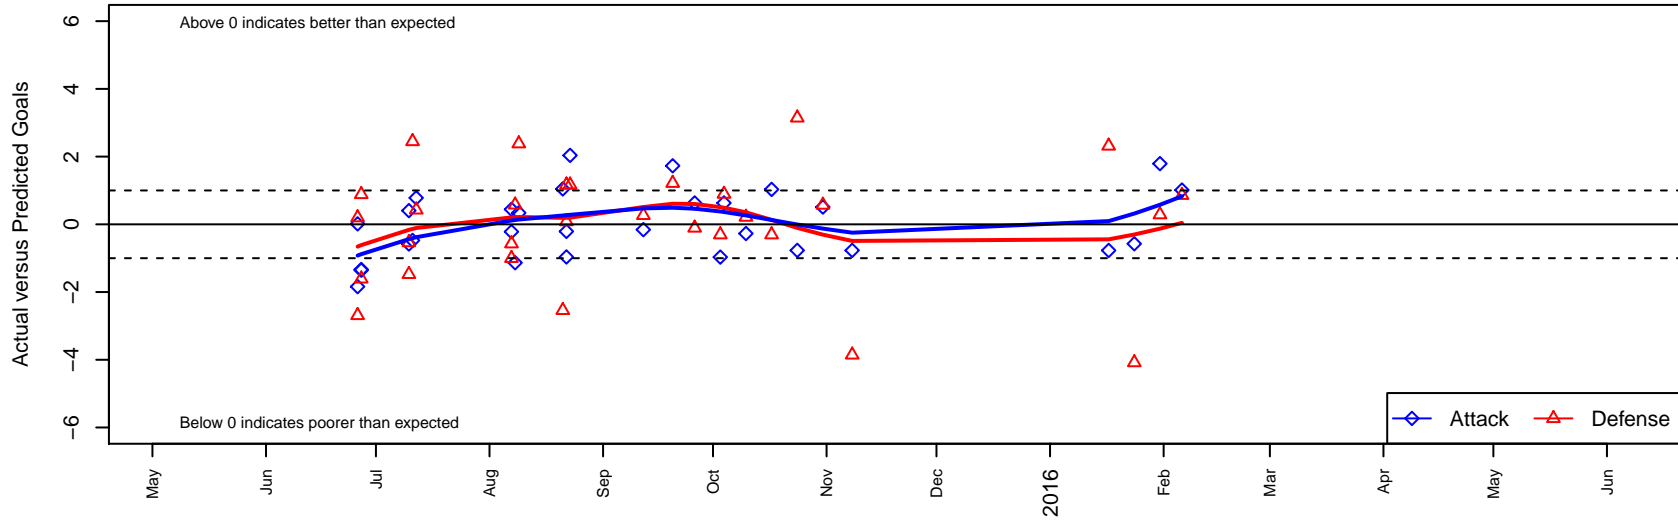

Washington Timbers Burgundy B99

Washington Timbers
 Vancouver, WA
 B99 total strength=1245
 attack=6.56 defense=3.32
 fall league = PTT B97 BHS

alt names used:
 WA Timbers B99 Burgundy
 WA Timbers B99 Burgundy
 WTFC B99 Burgundy
 WASHINGTON TIMBERS FCB99 BURGUNDY

Venues played:
 2015 Clash At the Border Bronze U16
 2015 PCU Summer Classic U16
 2015 Mt Hood Challenge U16
 2015 Summer Slam Bronze U16-18
 2015 PTT B97 BHS
 2015 Founders Cup B99

Washington Timbers Burgundy B99
 Dots are actual minus expected GF (blue circles) and GA (red triangles).
 Blue line is smoothed change in attack strength. Red is smoothed change in defense strength.

**attack and defense variance (black dot)
relative to other teams
and top 10 in region**

**attack and defense rating
relative to others at age
and all opponents in last 13 months**

Performance relative to 13 month average